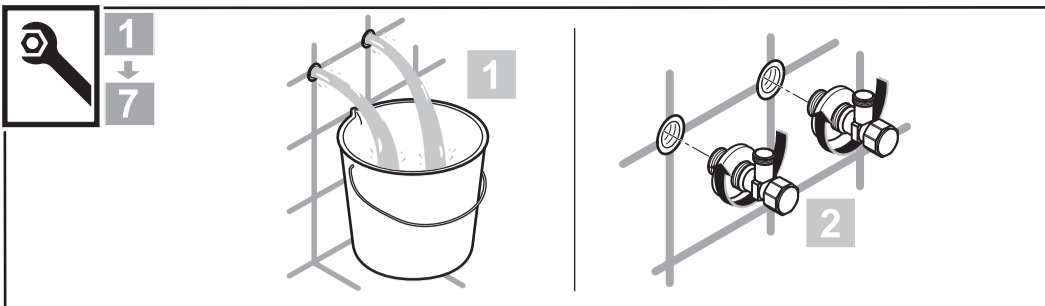

Ideal Standard

MELANGE
A 6041 .. A 6042 ..

1220 / A 868 794
Made in Germany

A6041

A6042

Ideal Standard International NV
Corporate Village - Gent Building
Da Vincilaan 2
1935 Zaventem
Belgium

www.idealstandardinternational.com