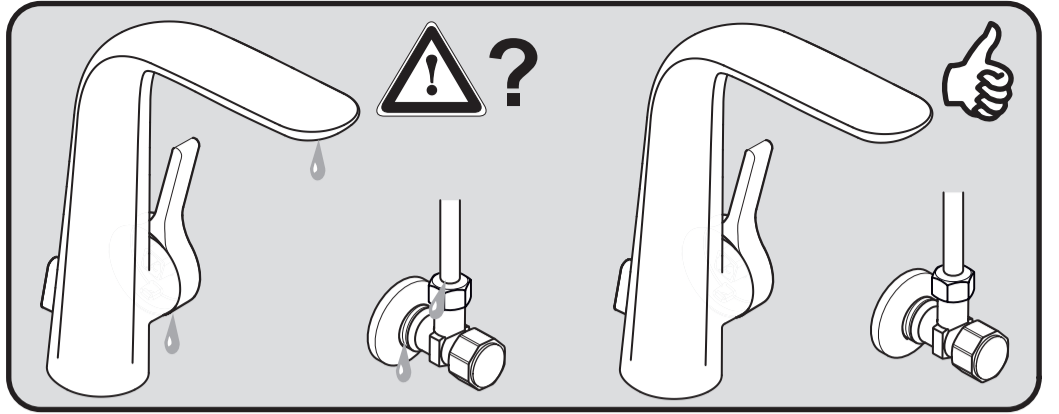

Ideal Standard

MELANGE
A 6041 .. A 6042 ..

1220 / A 868 794
Made in Germany

A6041

A6042

Ideal Standard International NV
Corporate Village - Gent Building
Da Vincilaan 2
1935 Zaventem
Belgium

www.idealstandardinternational.com